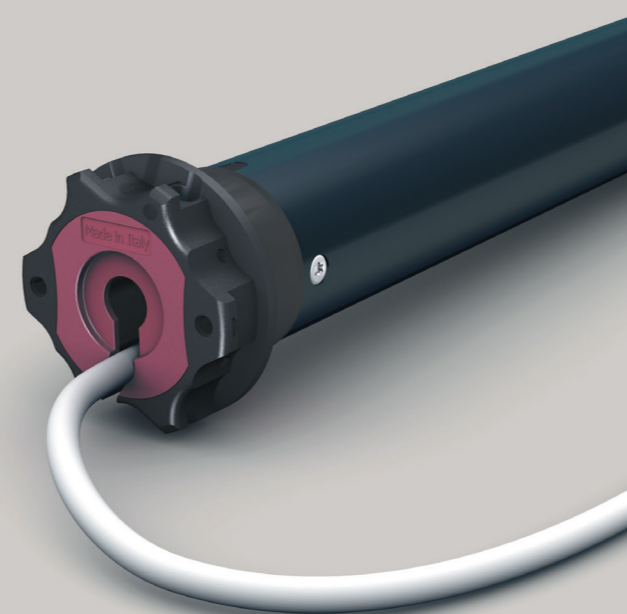

Ora WRX optional connections:

Wired control.
Radio connection to WindTec, Mistral and Rugiada climate controls.

DISCOVER
OPEN WRX

DISCOVER
ORA WRX

Create your own smart system.

The Cherubini Ecosystem.

			
Individual and group control	●	●	●
Time schedules	●	●	—
Scenes and rules	●	●	—
Voice assistants	●	●	●
Local control (without connection to the Cloud)	●	—	—
Control from Cloud	●	●	●
		App + virtual gateway (premium)	Only App